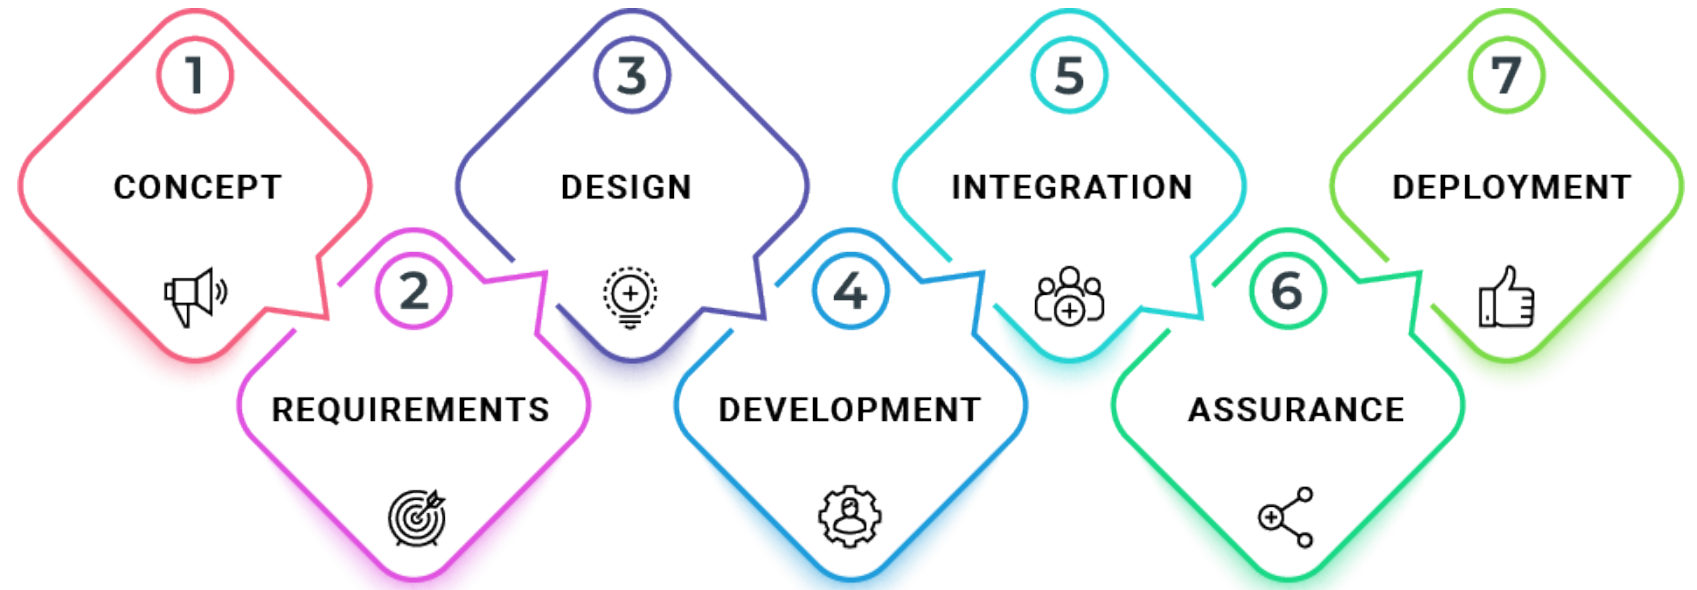

DELIVERY

We provide certainty of delivery to our clients with predictable project outcomes. Our delivery model is in an agile and responsive manner with flexible and scalable solutions.

TECHNOLOGY

We embrace and adapt technology evolution allowing us to be in line with the latest market trends. Our ultimate goal is to provide high-quality service with the latest technology, aligning our client's project requirements in terms of quality, cost & time.

Build, run and scale your business with integrated technology

Empowering businesses with cutting-edge technology solutions that drive growth, enhance productivity, provide real-time business analytics in today's digital environment.

➤ Embedding integrated project management processes with technology

➤ Ideas and concepts in discovery phase

➤ Requirement gathering and analysis

➤ Design and prototyping

➤ Development and implementation

➤ Third-party integration

SUSTAINABILITY

Technology solutions entail the appropriate checks & balances and integration of key data points that support "Sustainable Project Delivery" both at project level and with key stakeholders.